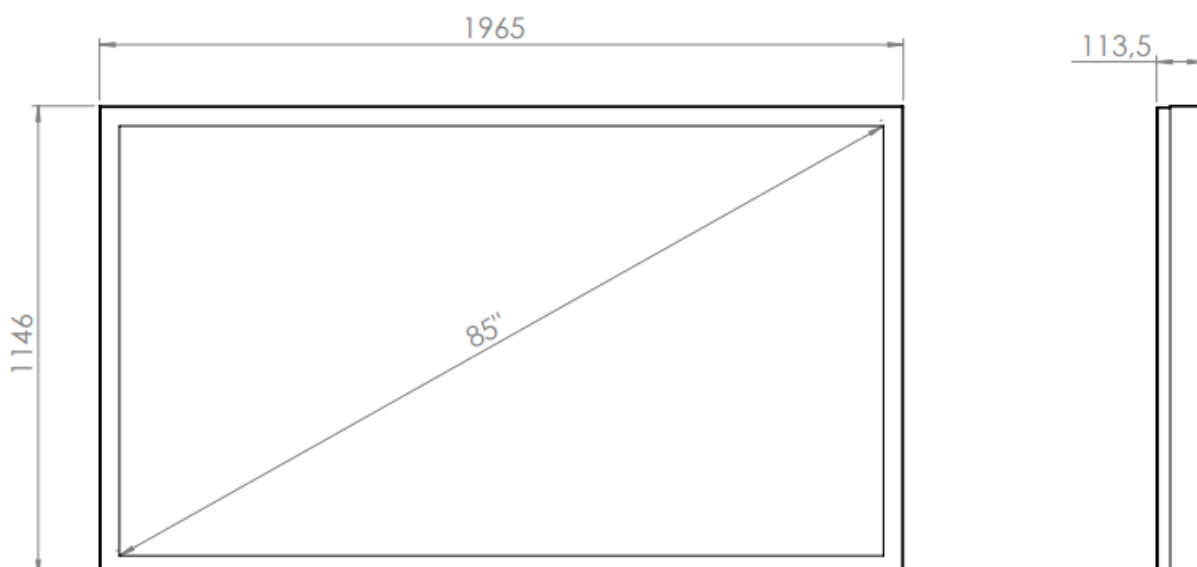

WALL CASING EASY 85" Landscape

HI-ND wall casing EASY is designed to give a professional signage feeling. Different models in landscape and portrait mode to allow airflow from top to bottom as only the sides are covered completely to the wall. There is space for power plugs inside. Available in black and white as standard but custom colors and materials like brass and stainless steel can be ordered upon request.

TECHNICAL DRAWING

SPECIFICATION

FEATURES

- Designed for displays from Samsung and LG
- Space for power plugs
- Integrated display mount
- Available in different colors and materials

MATERIALS

- Powder coated metal

DISPLAY OPTIONS

- VESA 200x200 / 300x300

POWDER COATING OPTIONS

Black, RAL 9005str

White, RAL 9003str

Custom color upon request

PART NO AND DESCRIPTION

WC8512-0101-01 Wall Casing EASY, White